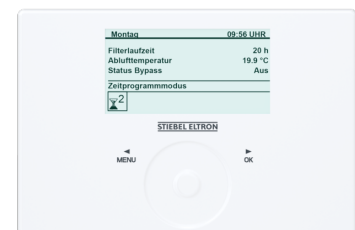

FEB 2.0

ACCESSORIES

This programming unit is combined with our central ventilation units and enables convenient control. They set the most important system parameters, such as the air flow rate that is supplied to the rooms. The matrix display with plain text facilitates operation considerably. It is so intuitive that you can operate it without the help of a qualified contractor.

The main features

Convenient operation of the system from the living space

Operating mode can be switched easily via the Touch-Wheel

PRODUCT-NO.: 205018

Type	FEB 2.0
Part no.	205018

Technical data

Rated voltage	5 V
IP rating	IP22
Colour	white
Width	145 mm
Height	96 mm
Depth	31 mm